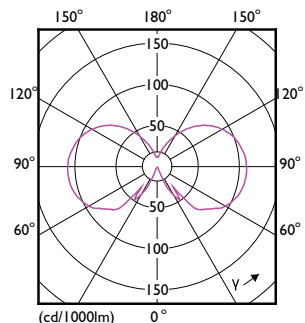

Målskitse

Product	D	C
CorePro LEDBulbND 7-60W E27 WW A60 CL G	60 mm	104 mm

Fotometriske data

General uniform lighting - CorePro LEDBulbND 7-60W E27 WW A60 CL G

Spectral Power Distribution Colour - CorePro LEDBulbND 7-60W E27 WW A60 CL G

CorePro LED-glaspære

Fotometriske data

Light Distribution Diagram - CorePro LEDBulbND 7-60W E27 WW A60 CL G

Levetid

Life Expectancy Diagram - CorePro LEDBulbND 7-60W E27 WW A60 CL G

Lumen Maintenance Diagram - CorePro LEDBulbND 7-60W E27 WW A60 CL G