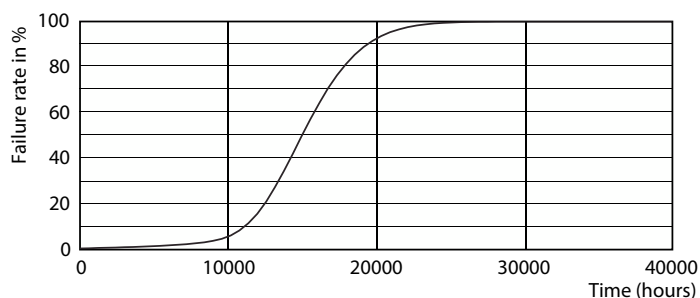

Levetid

Life Expectancy Diagram - CorePro LEDBulbND 7-60W E27 WW A60 CL G